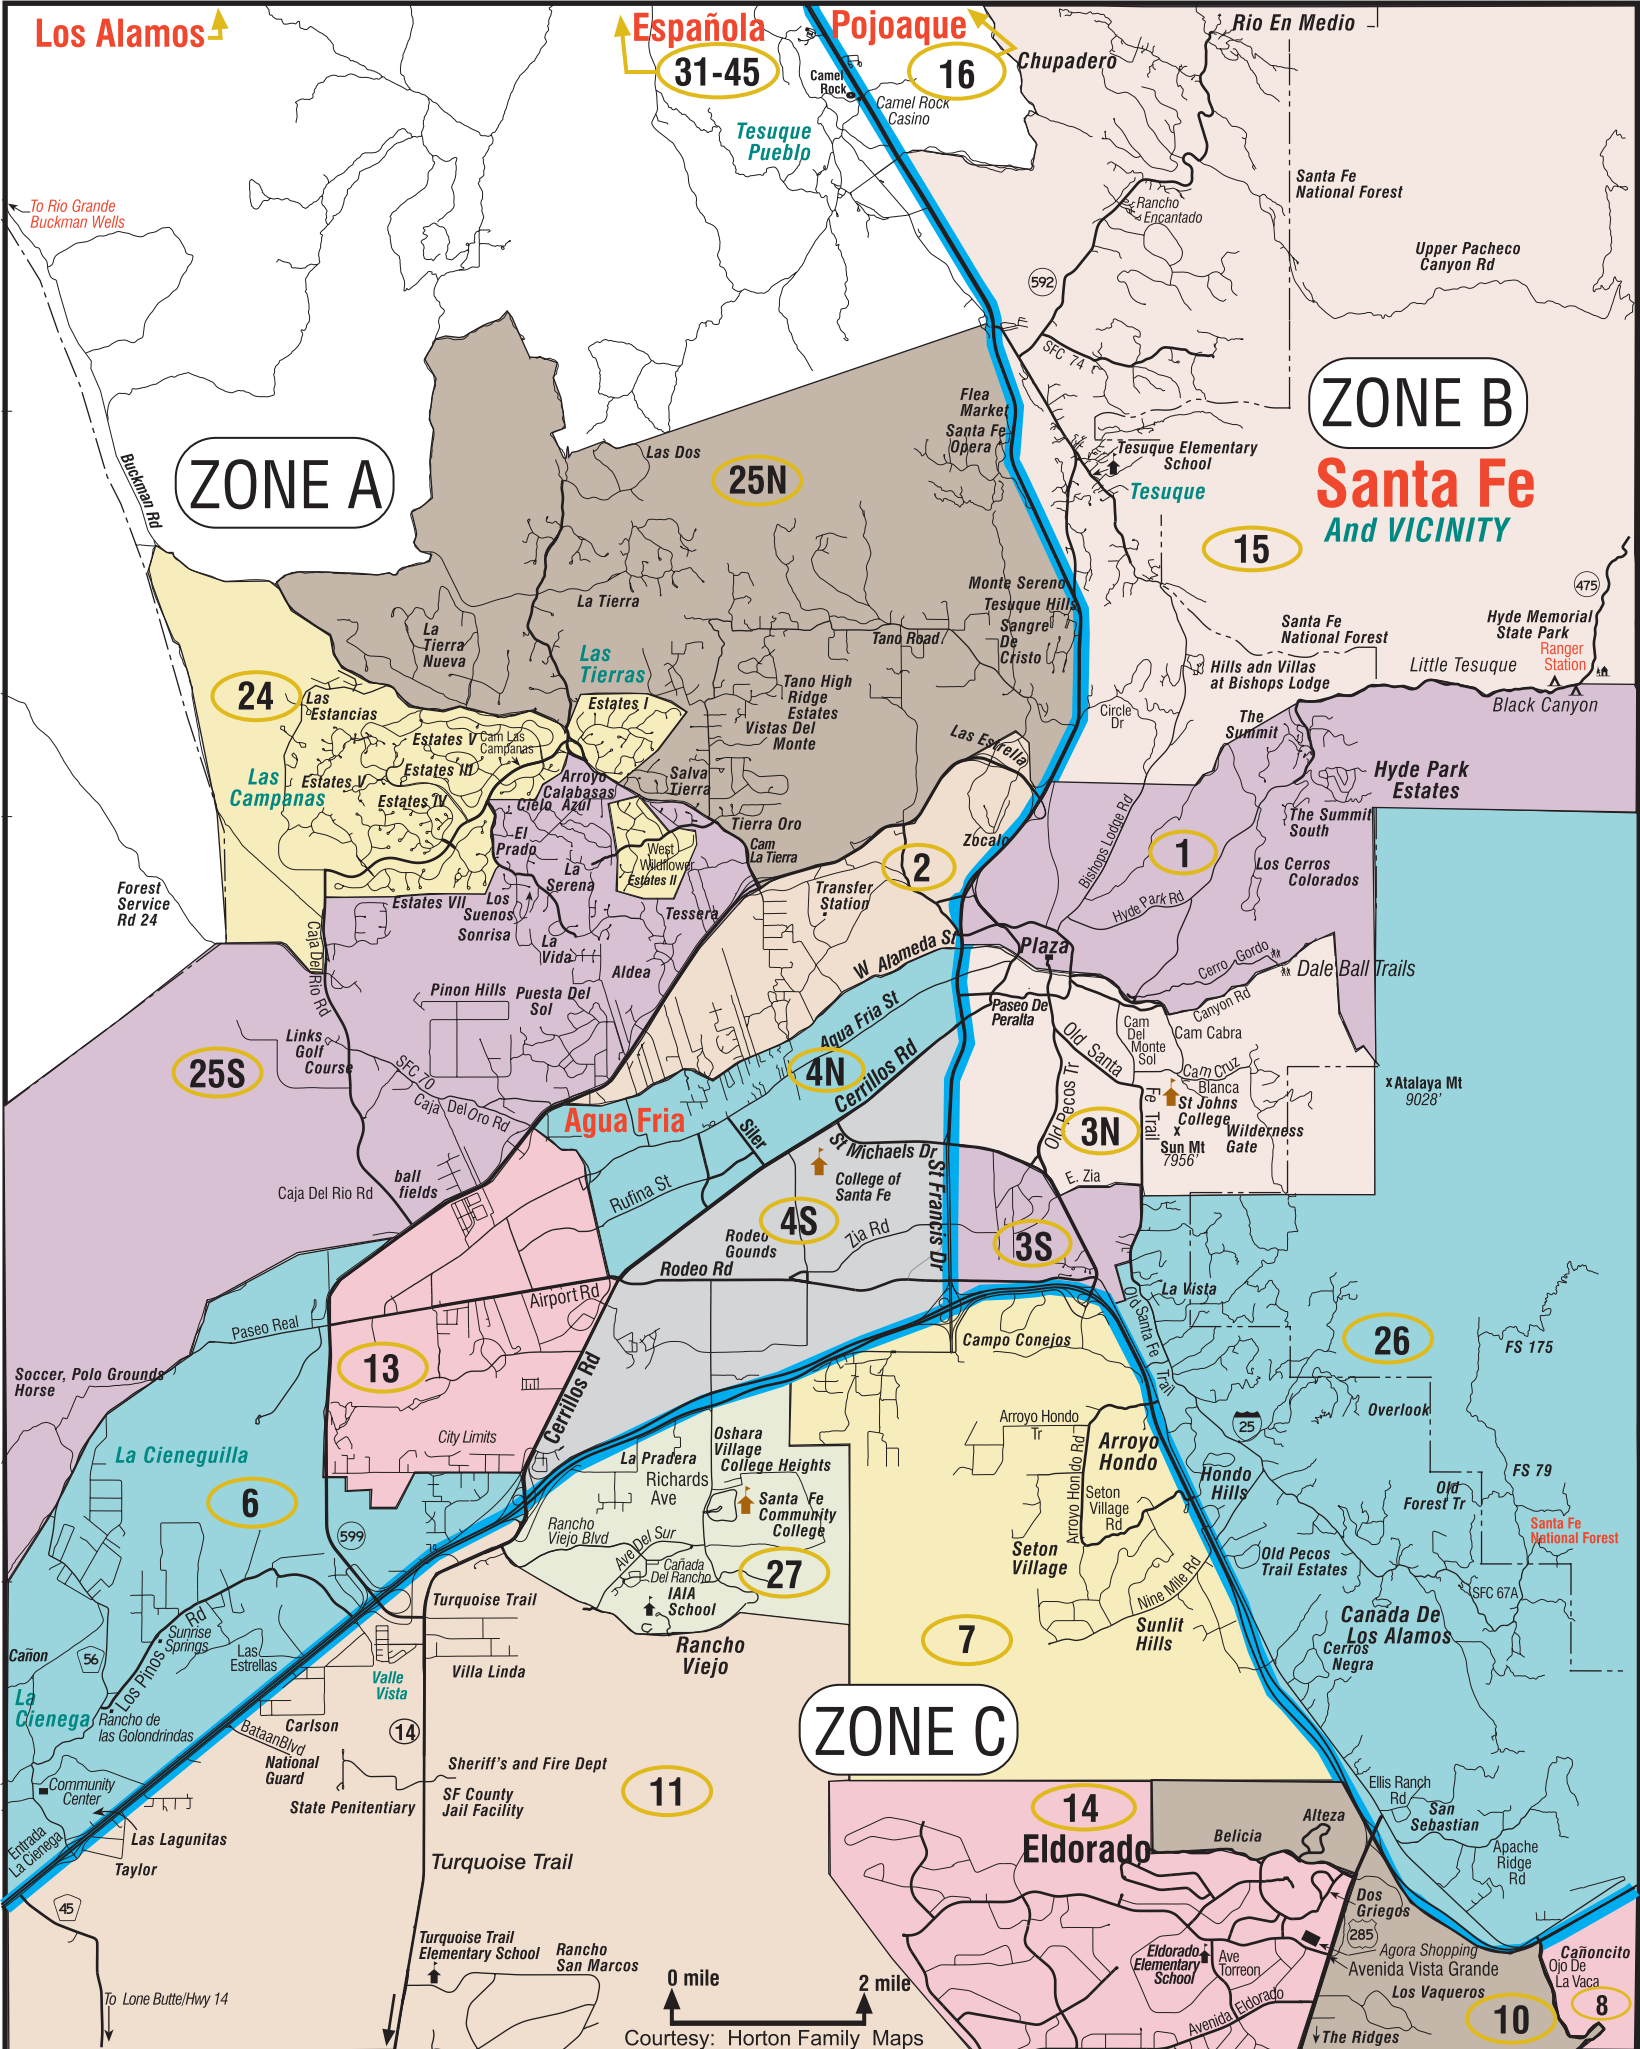

2013 Zoning Map

Los Alamos ↗

Española ↖ Pojoaque ↘

ZONE B
Santa Fe
And VICINITY

ZONE A

ZONE C

0 mile 2 mile
Courtesy: Horton Family Maps