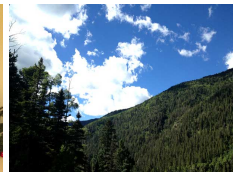

Looking for an affordable special mountain home & year-round lifestyle filled with exciting outdoor adventures, world class ski/snowboarding & wilderness serenity that your family will treasure? Want a mountain retreat that sleeps 6, with a rental history that proves it can pay for itself?

Consider Aspen One at the Snow Bear Inn, in Taos Ski Valley, cleverly furnished as a 2 bedroom – 2 bath condo that feels like a cozy cabin with mountain views. This ski-in ski-out retreat offers rustic mountain ski lodge charm blended with Swiss-chalet style design reminiscent of euro-alpine resorts.

Aspen One can be rented as a 2 bedroom condo or as 2 unique hotel style lock-off suites with separate entrances. Living Room Suite includes leather couch, gas fireplace, entertainment center, full bath with jetted tub/shower, closet & queen size murphy bed that converts to dinette for 4. Bedroom Suite includes 2 queen size beds, entertainment center, closet & full bath with jetted tub/shower. Central kitchen can be rented with either lock-off suite, fully equipped w/stove, refrigerator, sink, micro & dish washer. Common hot tub w/showers, washers/dryers, patios, housekeeping, onsite rental management & shuttle. Great rental history. Majestic mountain views.

Equity
NEW MEXICO

SFAR MLS #201304912

Dianne McKenzie, Associate Broker

Cell: 505.603.9300

www.RealEstatePropertiesSantaFe.com

Direct: 505.603.9300 • Office: 505.291.0050 • Aldea Plaza • 19 Plaza Nueva Santa Fe, New Mexico 87507