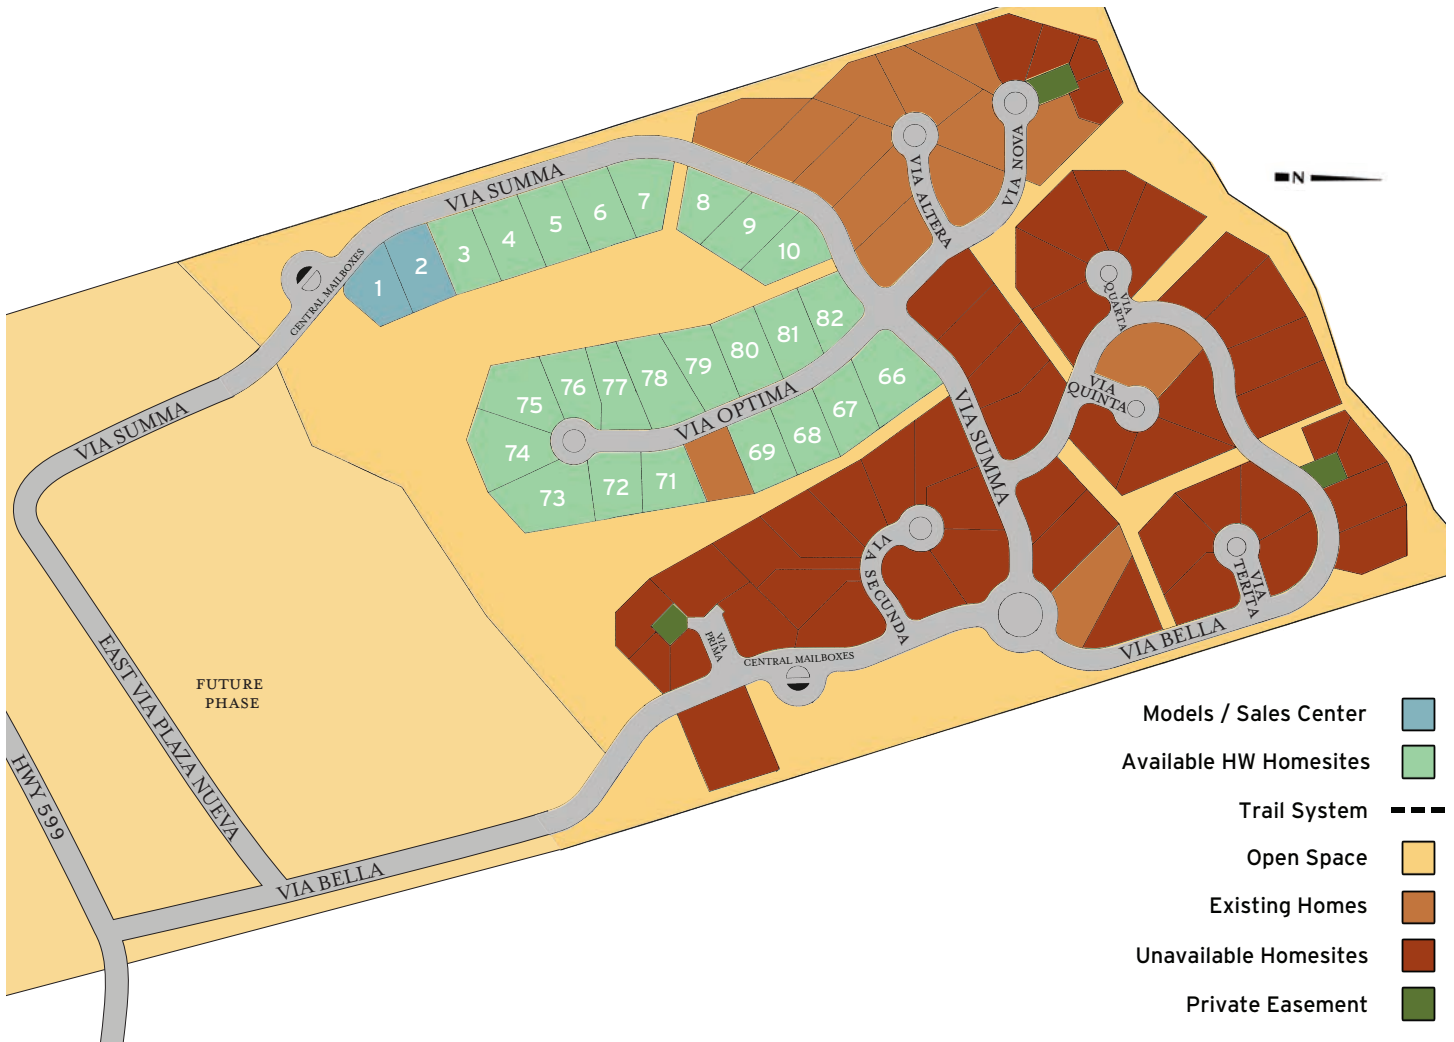

TESSERA

homewise[®]
HOMES

Homewise, Inc. 1301 Siler Rd., Bldg. D Santa Fe, NM 87507 505.983.WISE (9473) www.homewise.org

Income or other restrictions may apply. Elevations shown are artist concepts. Floor plans may vary per elevation. All room sizes are approximate; consult blueprints for specific details. Continuing a policy of constant research, design and improvement, Homewise Inc. reserves the right of price, plan and specification change without notice or prior obligation. Please check with Real Estate sales personnel to determine which lots are available for a specific house plan.