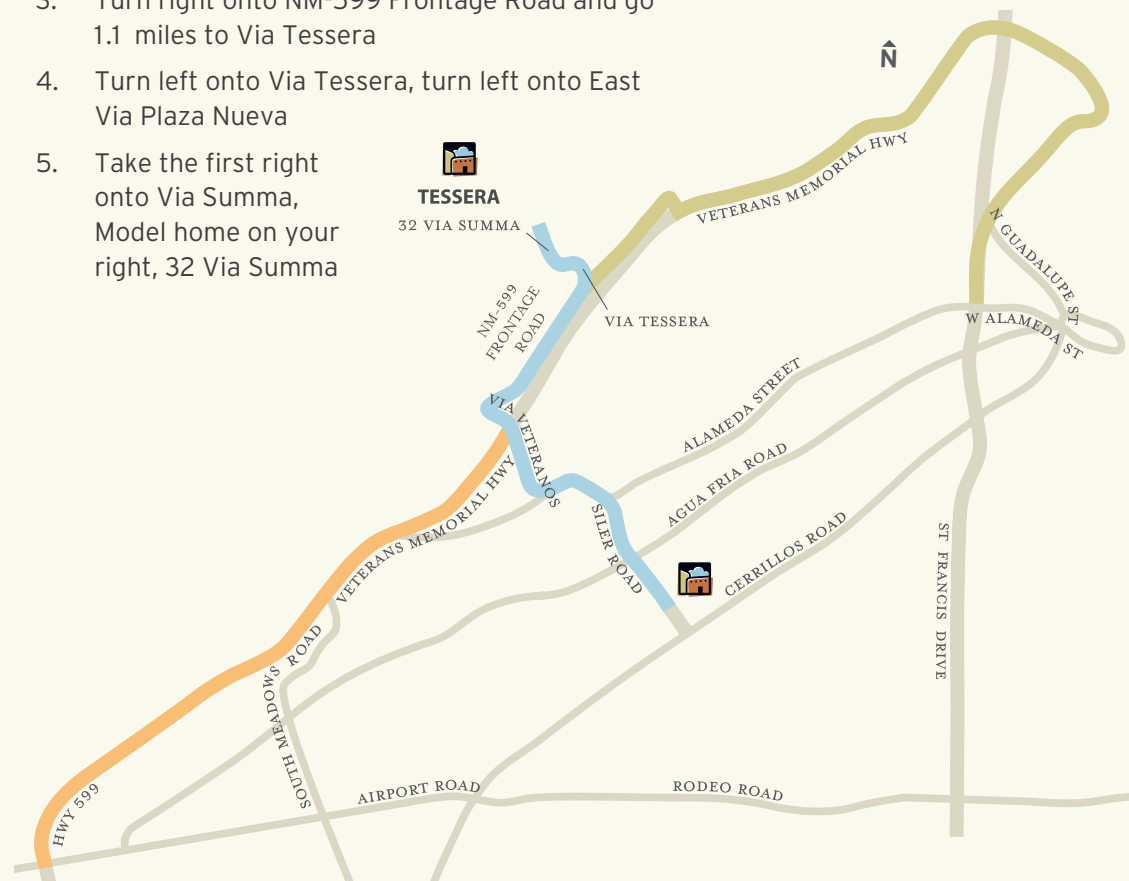

## DIRECTIONS

### From Homewise Main Office

1. Turn right onto Siler Road to West Alameda Street
2. Turn left onto West Alameda at the traffic circle, and go 1.4 miles to Via Veteranos
3. Turn right onto Via Veteranos to NM-599 Frontage Road
4. Turn right at NM-599 Frontage Road and go 1.1 miles to Via Tessera
5. Turn left onto Via Tessera, turn left onto East Via Plaza Nueva
6. Take the first right onto Via Summa, Model home on your right, 32 Via Summa

### From Downtown Santa Fe

1. Take St. Francis St. heading north
2. Slight right to merge onto NM-599 S/Veterans Memorial Hwy toward Santa Fe/Relief Route
3. Take the Camino La Tierra exit
4. Turn right onto Camino La Tierra
5. Take the 1st left onto NM-599 Frontage Road
6. Turn right onto Via Tessera
7. Take the 1st left onto East Via Plaza Nueva
8. Take the first right onto Via Summa, Model home on your right, 32 Via Summa

### From Airport Road

1. From Airport Road heading west, turn right onto NM-599 (Santa Fe Bypass/Veterans Memorial Hwy) and go 4.6 miles to County Road 70
2. Turn left onto County Road 70 to NM-599 Frontage Road
3. Turn right onto NM-599 Frontage Road and go 1.1 miles to Via Tessera
4. Turn left onto Via Tessera, turn left onto East Via Plaza Nueva
5. Take the first right onto Via Summa, Model home on your right, 32 Via Summa