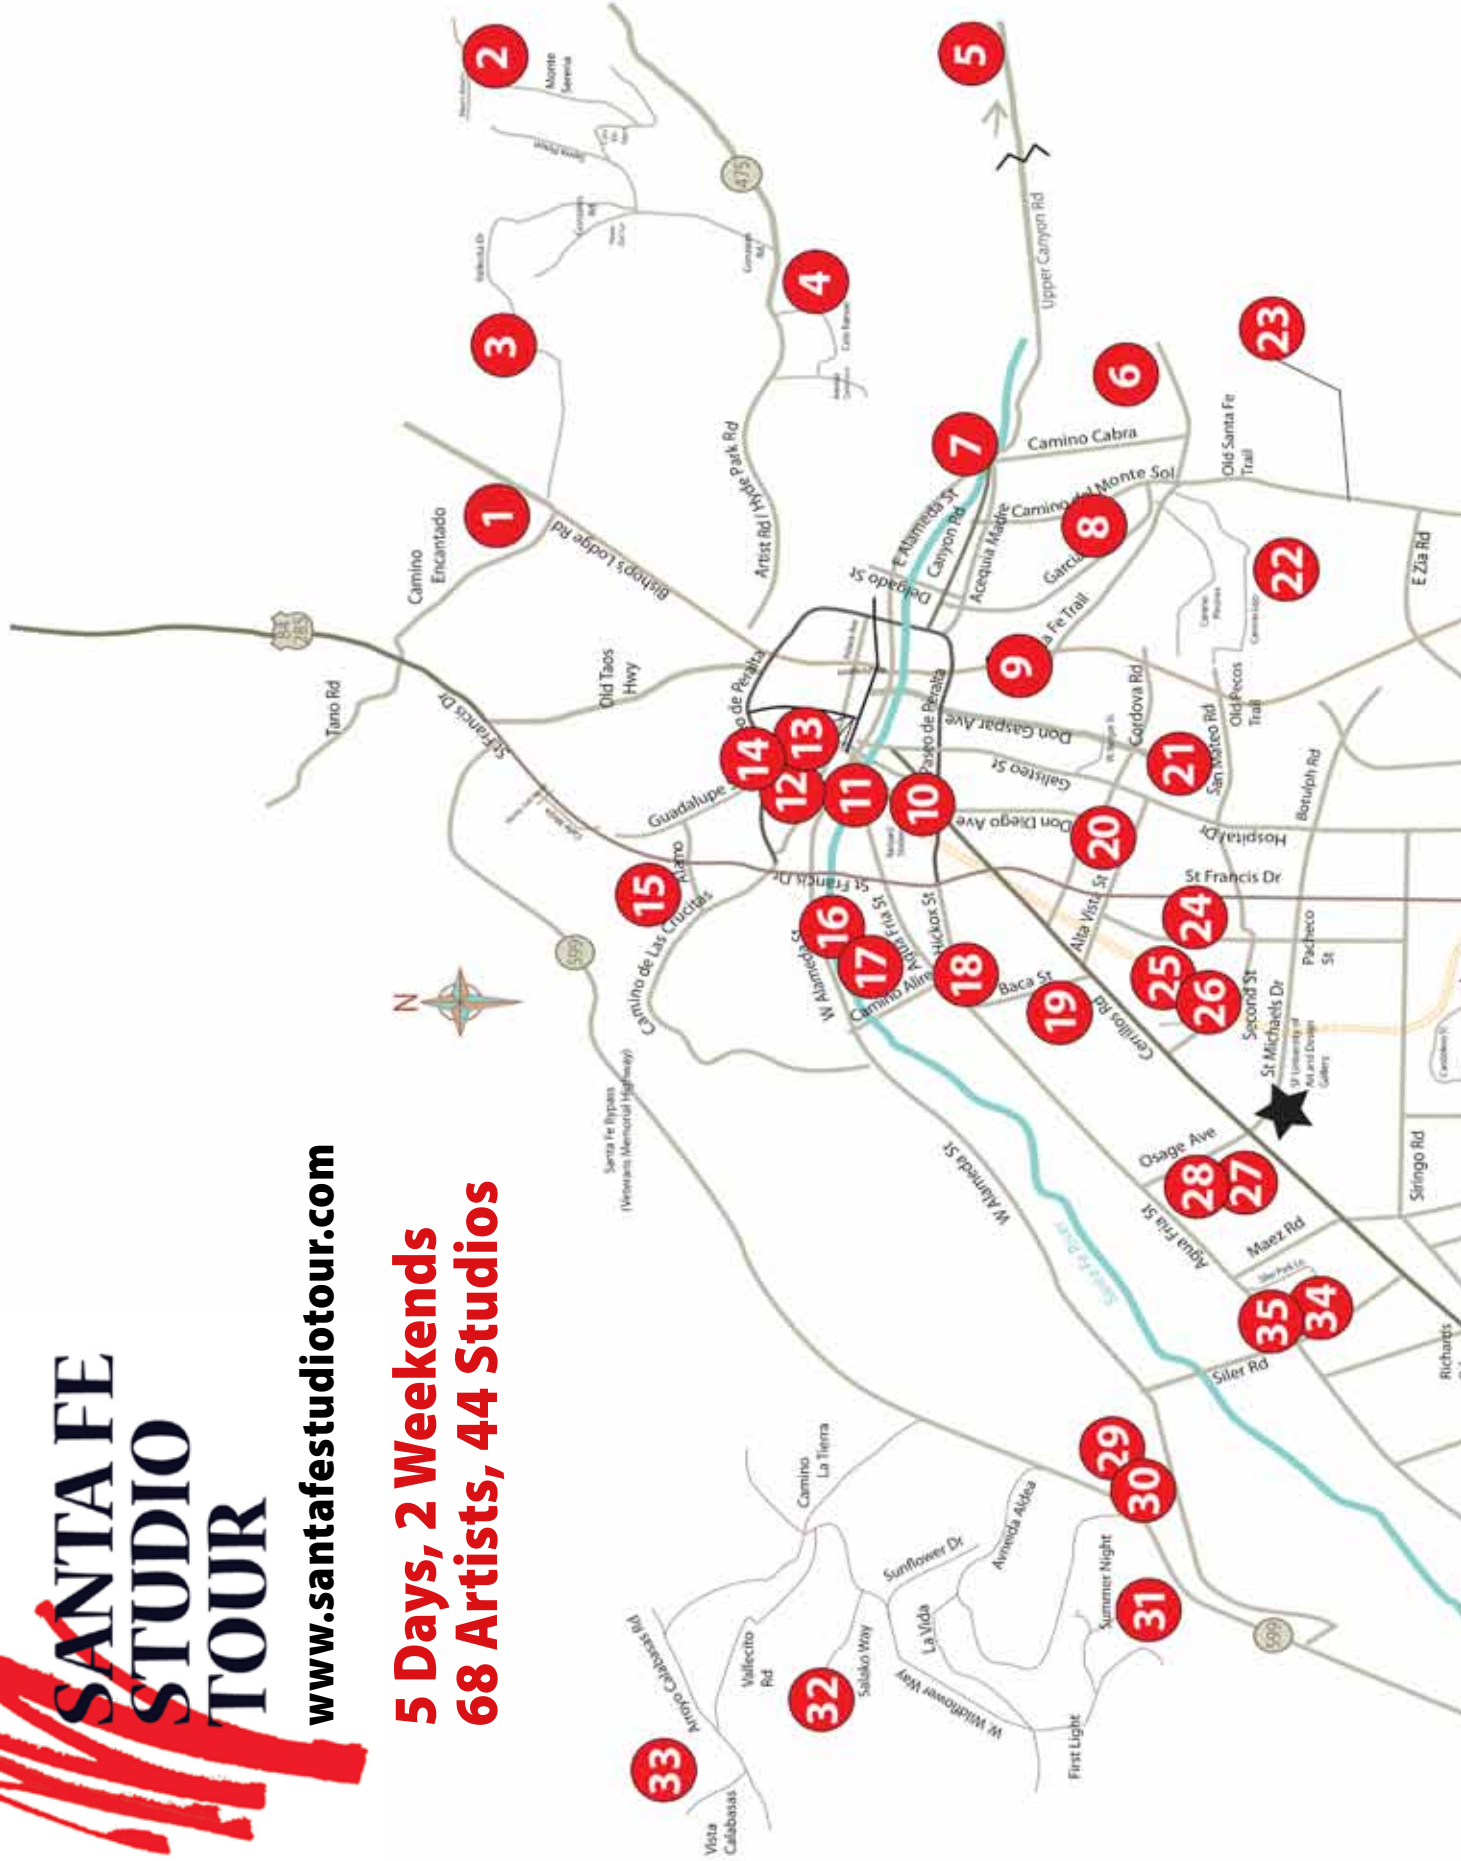

SANTA FE STUDIO TOUR

www.santafestudiotour.com

**5 Days, 2 Weekends
68 Artists, 44 Studios**